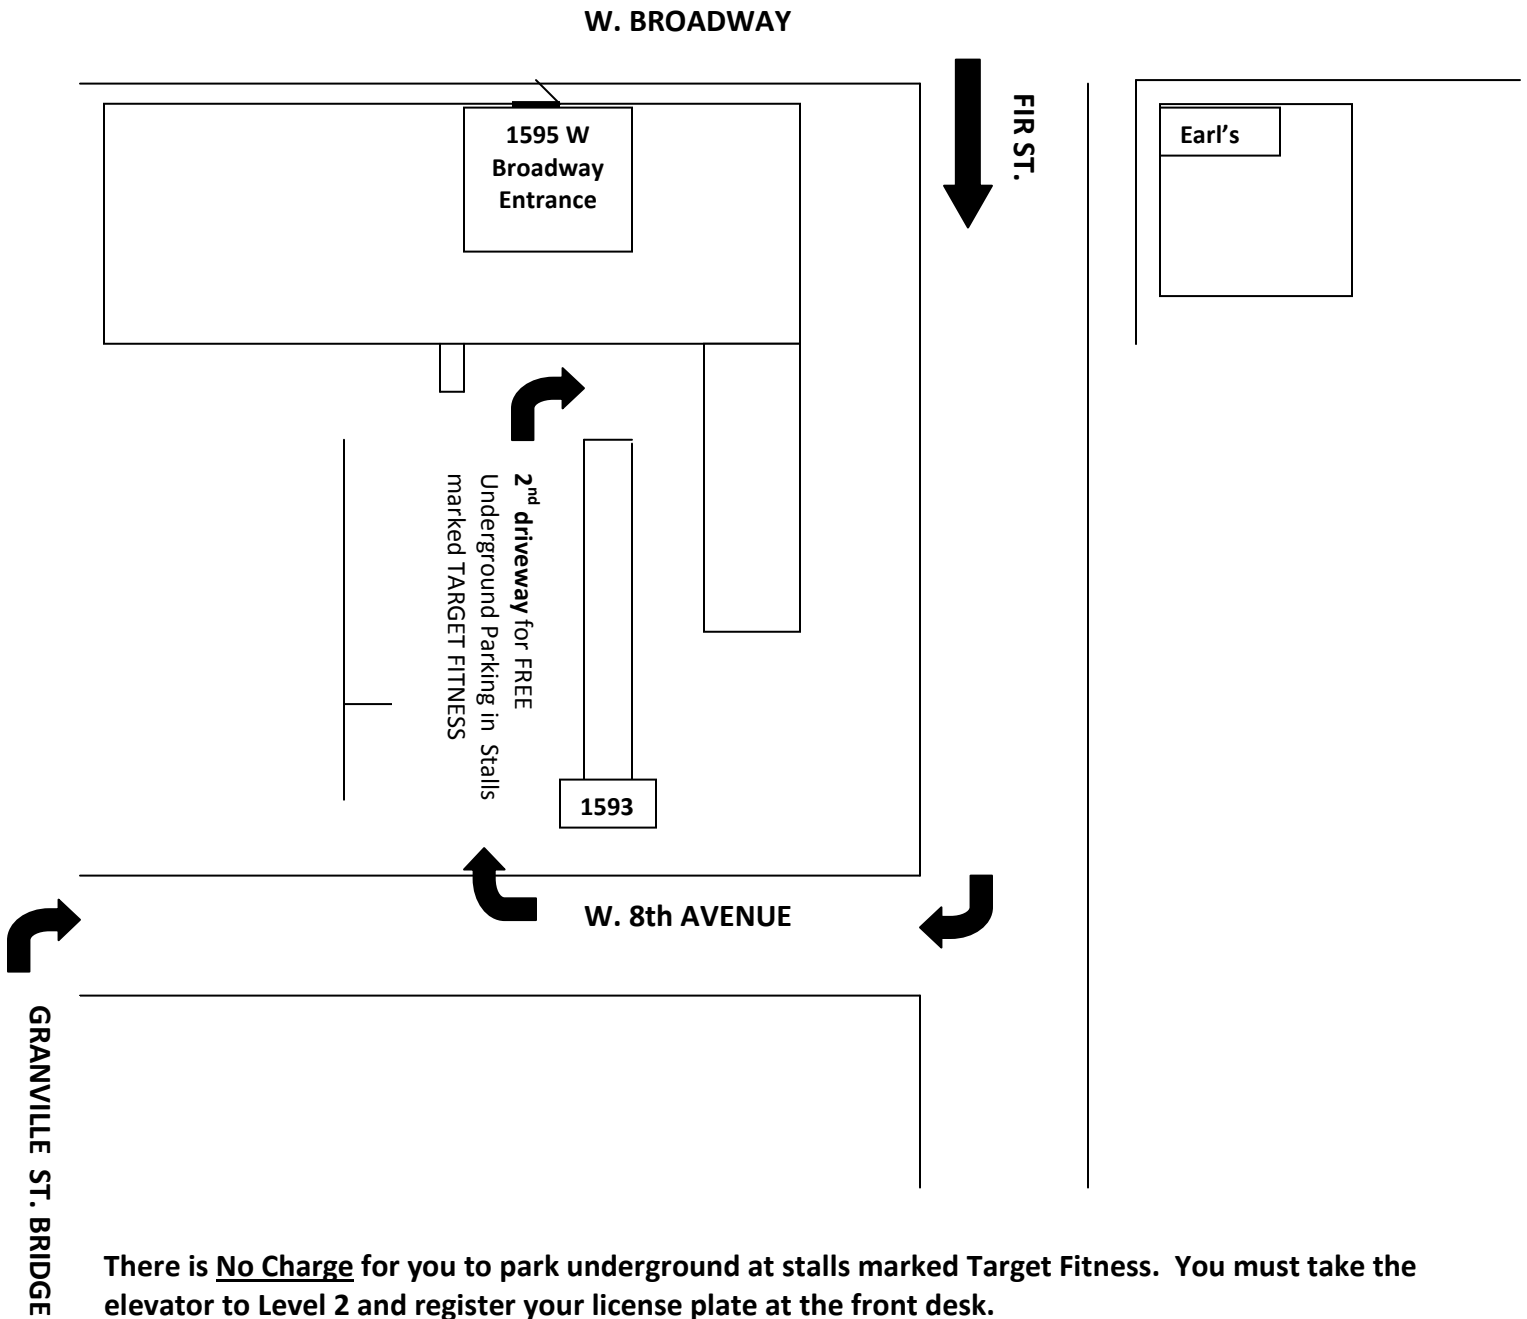

## Essential Kinetics at Target Fitness

Suite #200 – 1595 W Broadway

778-838-8272

There is No Charge for you to park underground at stalls marked Target Fitness. You must take the elevator to Level 2 and register your license plate at the front desk.